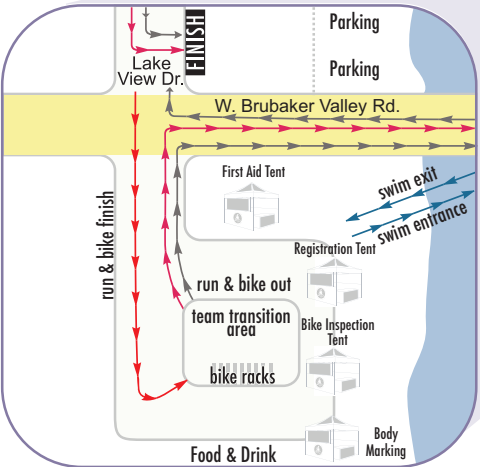

Lancaster Family YMCA Triathlon Sprint Course

■ Swim Course: 0.9 mile ■ Bike Course: 24.8 miles ■ Run Course: 6.2 miles

© 2006 Lancaster Family YMCA